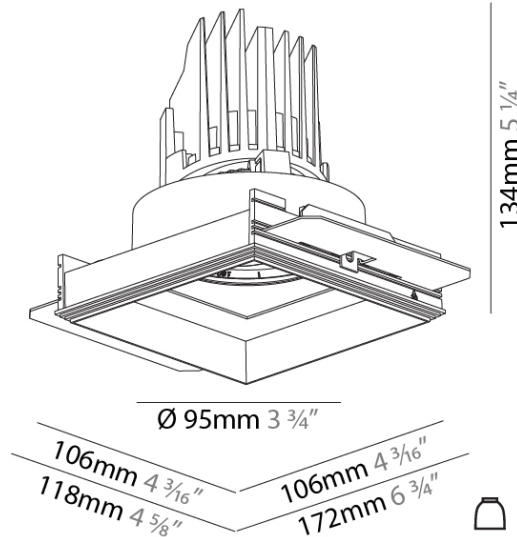

ELECTRICAL
Lamp Type: LED (Zhaga Standard)
Input Wattage (W): 15.5
Total Output Wattage (W): 14.5
Dimming: Tri-Mode (Non-Dimming and Phase Dimming (120Vac only) and 0-10V Dimming)
Driver Included: No
Driver Location: Recessed Housing
Driver Type: Constant Current - Universal
Driver Class: Class 2
Housing: See components
Input Voltage (V): 120 - 277
Constant Current (MA): 500

LED
Number of LEDs: 1
[Color Temperature (°K): 2700 / 3000 / 3500 / 4000](#)
Max. Delivered Lumen (lm): 940 / 980 / 1029 / 1050
Nominal Lumen (lm): 1386 / 1438 / 1511 / 1542
CRI: >90 CRI
Efficiency (%): 87.9 / 88.4 / 87.9
Lamp Life (hrs): 50000
Upon Request: RGB-W Tunable White Special Color Temperature
Special LED

OPTICAL
[Reflector°: 20 / 40 / 60](#)
Adjustability: Rotational 355°; Tilt 30°
Upon Request: Special Beam Angles

Available for international specifications by adding "INT" at the end of the existing Model #. For assistance on 'custom' specifications, contact zteam@zaneen.com.
Certified By: Certified for North American Standards
In a constant effort to supply the best product, we reserve the right to change specifications or materials without notice. The most recent specification sheets are found at zaneen.com
IP rating: IP20